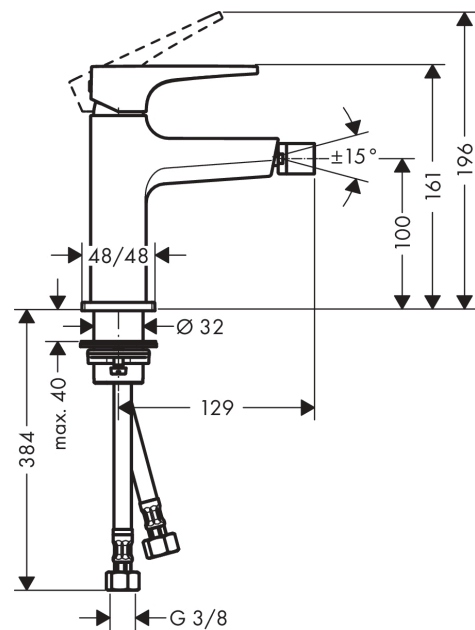

Metropol

Single lever bidet mixer with lever handle and push-open waste set

Surfaces: **Chrome** Article Number: **32520000**

Description

product features

- consists of: single lever bidet mixer, waste set
- projection 129 mm
- ball-pivot joint
- spray type: laminar spray
- maximum flow rate at 3 bar: 7,2 l/min
- ceramic cartridge
- temperature limitation adjustable
- suitable for continuous flow water heaters
- material waste set: metal
- connection type: G 3/8 connections
- connection dimension: DN15

Technology

Design awards

Product image

Scale drawing

Flowchart

Metropol
Single lever bidet mixer with lever handle and push-open waste set
 Surfaces: **Chrome** Article Number: **32520000**

Exploded Drawing

Year of production: >01/17

Metropol

Single lever bidet mixer with lever handle and push-open waste set

Surfaces: **Chrome** Article Number: **32520000**

Spare part list

Year of production: >01/17

Pos.	Description	Article Number	Price	PU
1	handle	92995000	-	1
2	screw cover	95704000	-	1
3	flange	92625000	-	1
4	nut	92689000	-	1
5	O-ring 27x1,5	92527000	-	1
6	O-ring 25x1,5	98146000	-	1
7	cartridge, assy	97685000	-	1
8	seal	98865000	-	1
9	adapter for cartridge	92628000	-	1
10	adapter for cartridge	98866000	-	1
11	O-ring 23x2	98398000	-	1
12	aerator laminar M16x1 (7 l/min)	97360000	-	1
13	ball joint	97362000	-	1
14	O-ring 32x1,5	92936000	-	1
15	escutcheon	93048000	-	1
16	fixing set (Ø 32)	13961000	-	1
17	flat seal	98749000	-	1
18	lever collar	97548000	-	1
19	connection hose 450 mm M8x0,75 G3/8	97206000	-	1
20	O-ring 6,6x1,6	93019000	-	1
21	sealing set	95581000	-	1
a	push-open waste set	50100000	-	1
b	fixation extension 35 mm	13898000	-	1