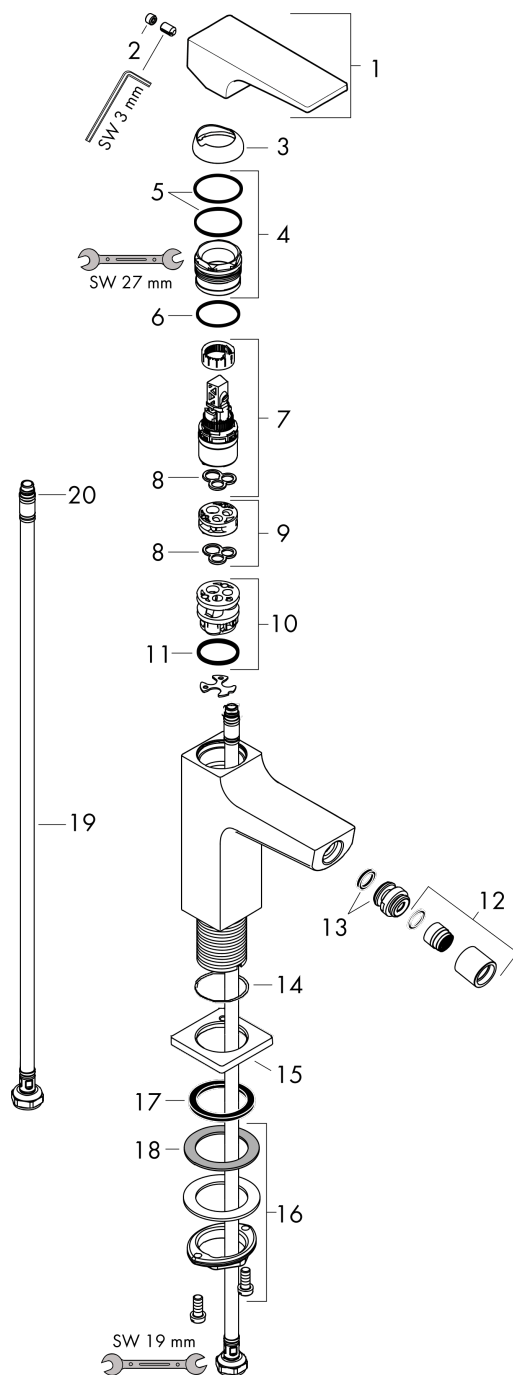

Metropol

Single lever bidet mixer with lever handle and push-open waste set

Surfaces: **Chrome** Article Number: **32520000**

Description

product features

- consists of: single lever bidet mixer, waste set
- projection 129 mm
- ball-pivot joint
- spray type: laminar spray
- maximum flow rate at 3 bar: 7,2 l/min
- ceramic cartridge
- temperature limitation adjustable
- suitable for continuous flow water heaters
- material waste set: metal
- connection type: G 3/8 connections
- connection dimension: DN15

Technology

Design awards

Product image

Scale drawing

Flowchart

Metropol
Single lever bidet mixer with lever handle and push-open waste set
 Surfaces: **Chrome** Article Number: **32520000**

Exploded Drawing

Year of production: >01/17

Metropol

Single lever bidet mixer with lever handle and push-open waste set

Surfaces: **Chrome** Article Number: **32520000**

Spare part list

Year of production: >01/17

Pos.	Description	Article Number	Price	PU
1	handle	92995000	-	1
2	screw cover	95704000	-	1
3	flange	92625000	-	1
4	nut	92689000	-	1
5	O-ring 27x1,5	92527000	-	1
6	O-ring 25x1,5	98146000	-	1
7	cartridge, assy	97685000	-	1
8	seal	98865000	-	1
9	adapter for cartridge	92628000	-	1
10	adapter for cartridge	98866000	-	1
11	O-ring 23x2	98398000	-	1
12	aerator laminar M16x1 (7 l/min)	97360000	-	1
13	ball joint	97362000	-	1
14	O-ring 32x1,5	92936000	-	1
15	escutcheon	93048000	-	1
16	fixing set (Ø 32)	13961000	-	1
17	flat seal	98749000	-	1
18	lever collar	97548000	-	1
19	connection hose 450 mm M8x0,75 G3/8	97206000	-	1
20	O-ring 6,6x1,6	93019000	-	1
21	sealing set	95581000	-	1
a	push-open waste set	50100000	-	1
b	fixation extension 35 mm	13898000	-	1