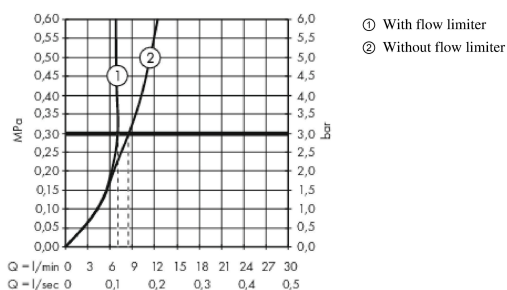

Metropol

Single lever bidet mixer with lever handle and push-open waste set

Surfaces: **Chrome** Article Number: **32520000**

Description

product features

- consists of: single lever bidet mixer, waste set
- projection 129 mm
- ball-pivot joint
- spray type: laminar spray
- maximum flow rate at 3 bar: 7,2 l/min
- ceramic cartridge
- temperature limitation adjustable
- suitable for continuous flow water heaters
- material waste set: metal
- connection type: G 3/8 connections
- connection dimension: DN15

Technology

Design awards

Product image

Scale drawing

Flowchart

Metropol
Single lever bidet mixer with lever handle and push-open waste set
 Surfaces: **Chrome** Article Number: **32520000**

Exploded Drawing

Year of production: >01/17

Metropol

Single lever bidet mixer with lever handle and push-open waste set

Surfaces: **Chrome** Article Number: **32520000**

Spare part list

Year of production: >01/17

Pos.	Description	Article Number	Price	PU
1	handle	92995000	-	1
2	screw cover	95704000	-	1
3	flange	92625000	-	1
4	nut	92689000	-	1
5	O-ring 27x1,5	92527000	-	1
6	O-ring 25x1,5	98146000	-	1
7	cartridge, assy	97685000	-	1
8	seal	98865000	-	1
9	adapter for cartridge	92628000	-	1
10	adapter for cartridge	98866000	-	1
11	O-ring 23x2	98398000	-	1
12	aerator laminar M16x1 (7 l/min)	97360000	-	1
13	ball joint	97362000	-	1
14	O-ring 32x1,5	92936000	-	1
15	escutcheon	93048000	-	1
16	fixing set (Ø 32)	13961000	-	1
17	flat seal	98749000	-	1
18	lever collar	97548000	-	1
19	connection hose 450 mm M8x0,75 G3/8	97206000	-	1
20	O-ring 6,6x1,6	93019000	-	1
21	sealing set	95581000	-	1
a	push-open waste set	50100000	-	1
b	fixation extension 35 mm	13898000	-	1